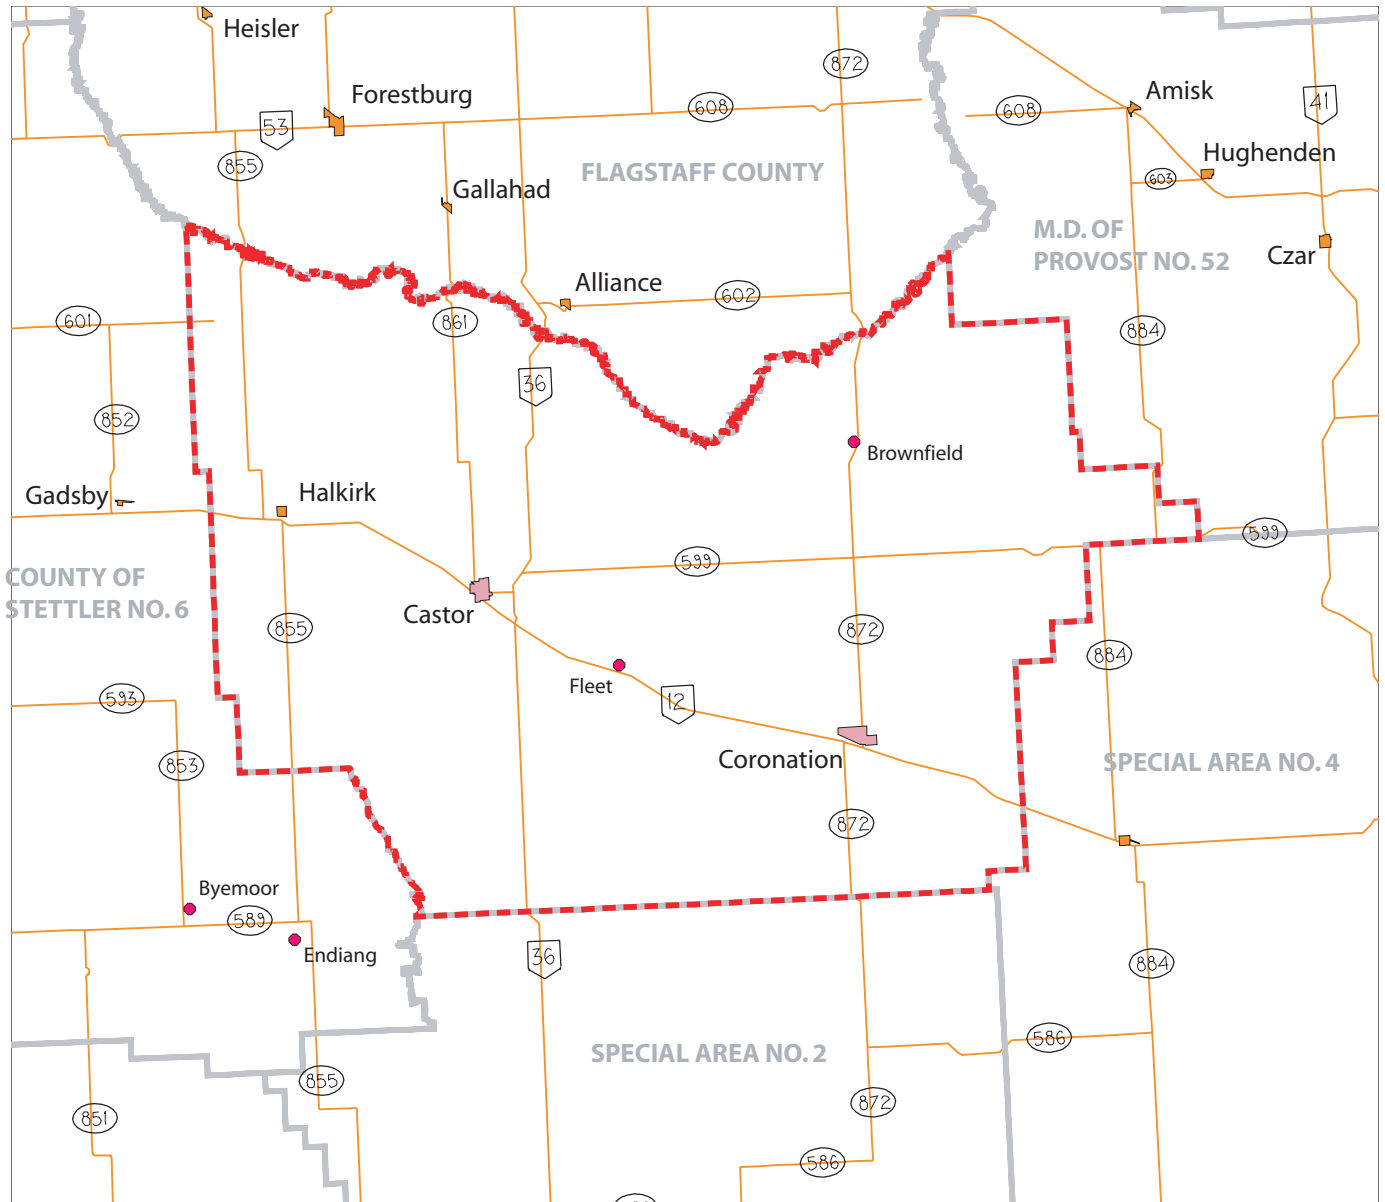

# County of Paintearth No. 18

-  Municipal Boundary
-  City
-  Town
-  Village
-  Summer Village
-  Hamlet