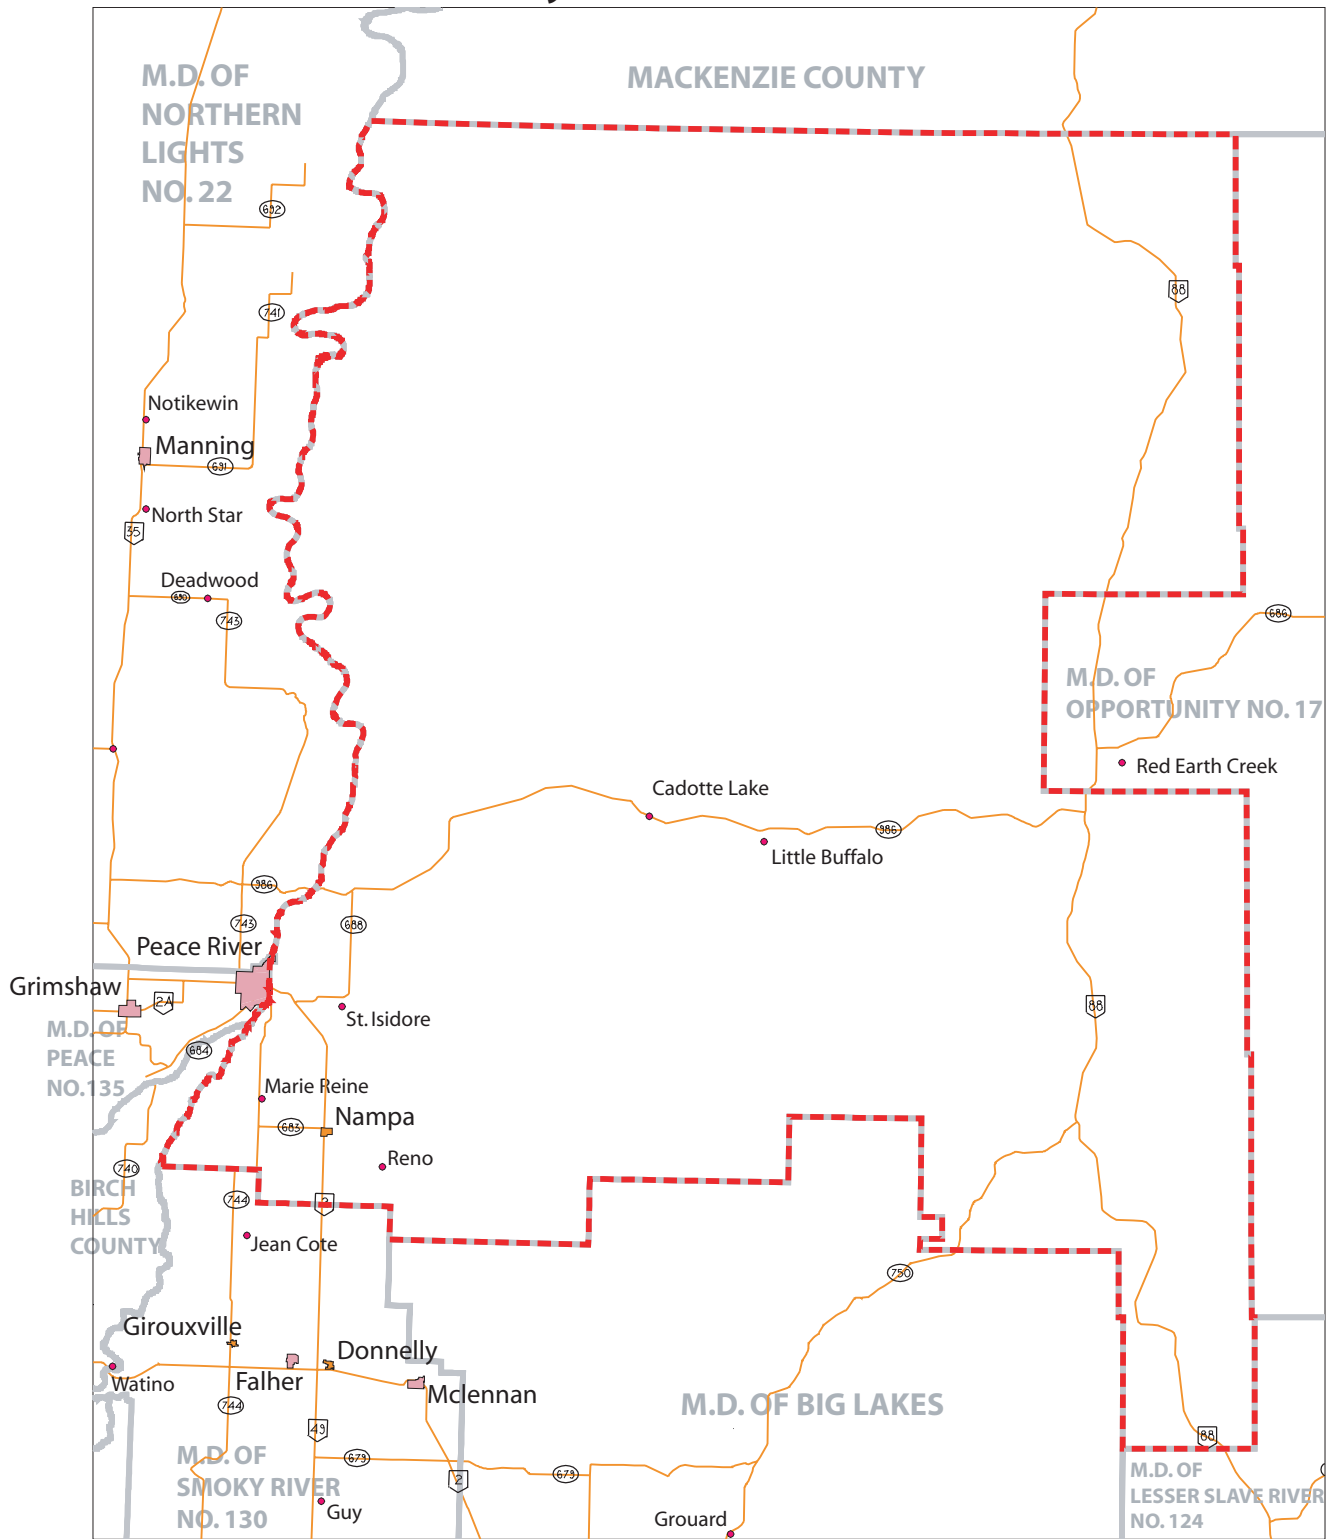

Northern Sunrise County

-  Municipal Boundary
-  City
-  Town
-  Village
-  Summer Village
-  Hamlet