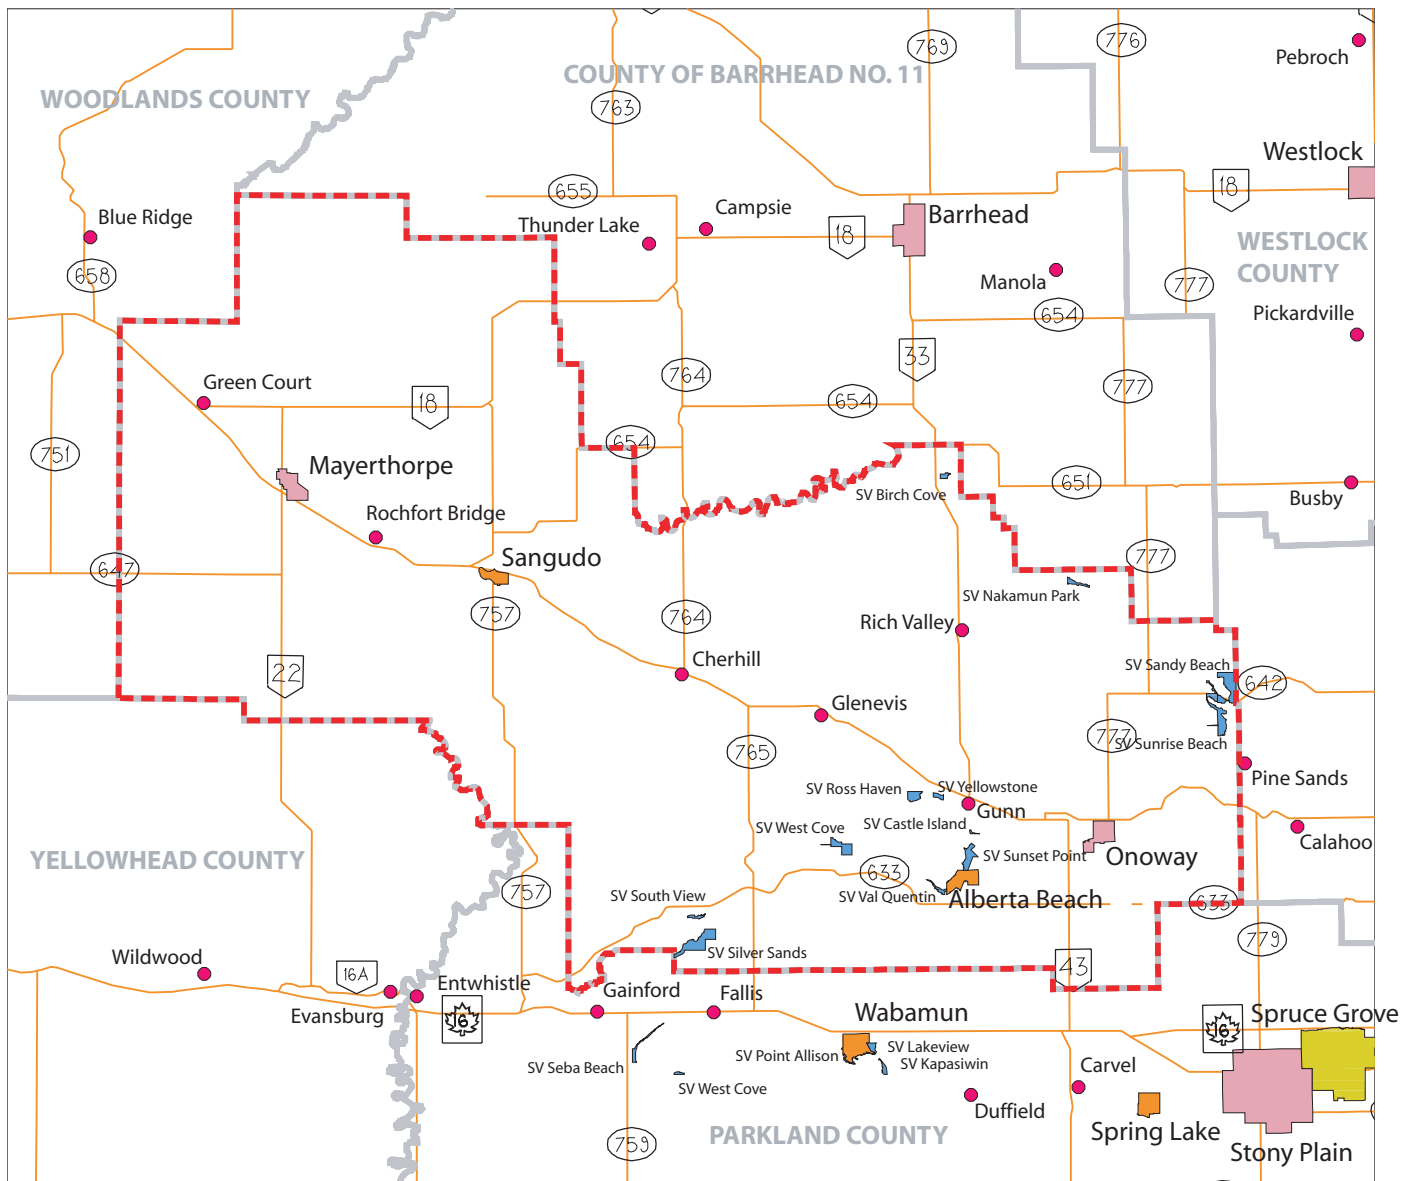

Lac Ste. Anne County

-  Municipal Boundary
-  City
-  Town
-  Village
-  Summer Village
-  Hamlet