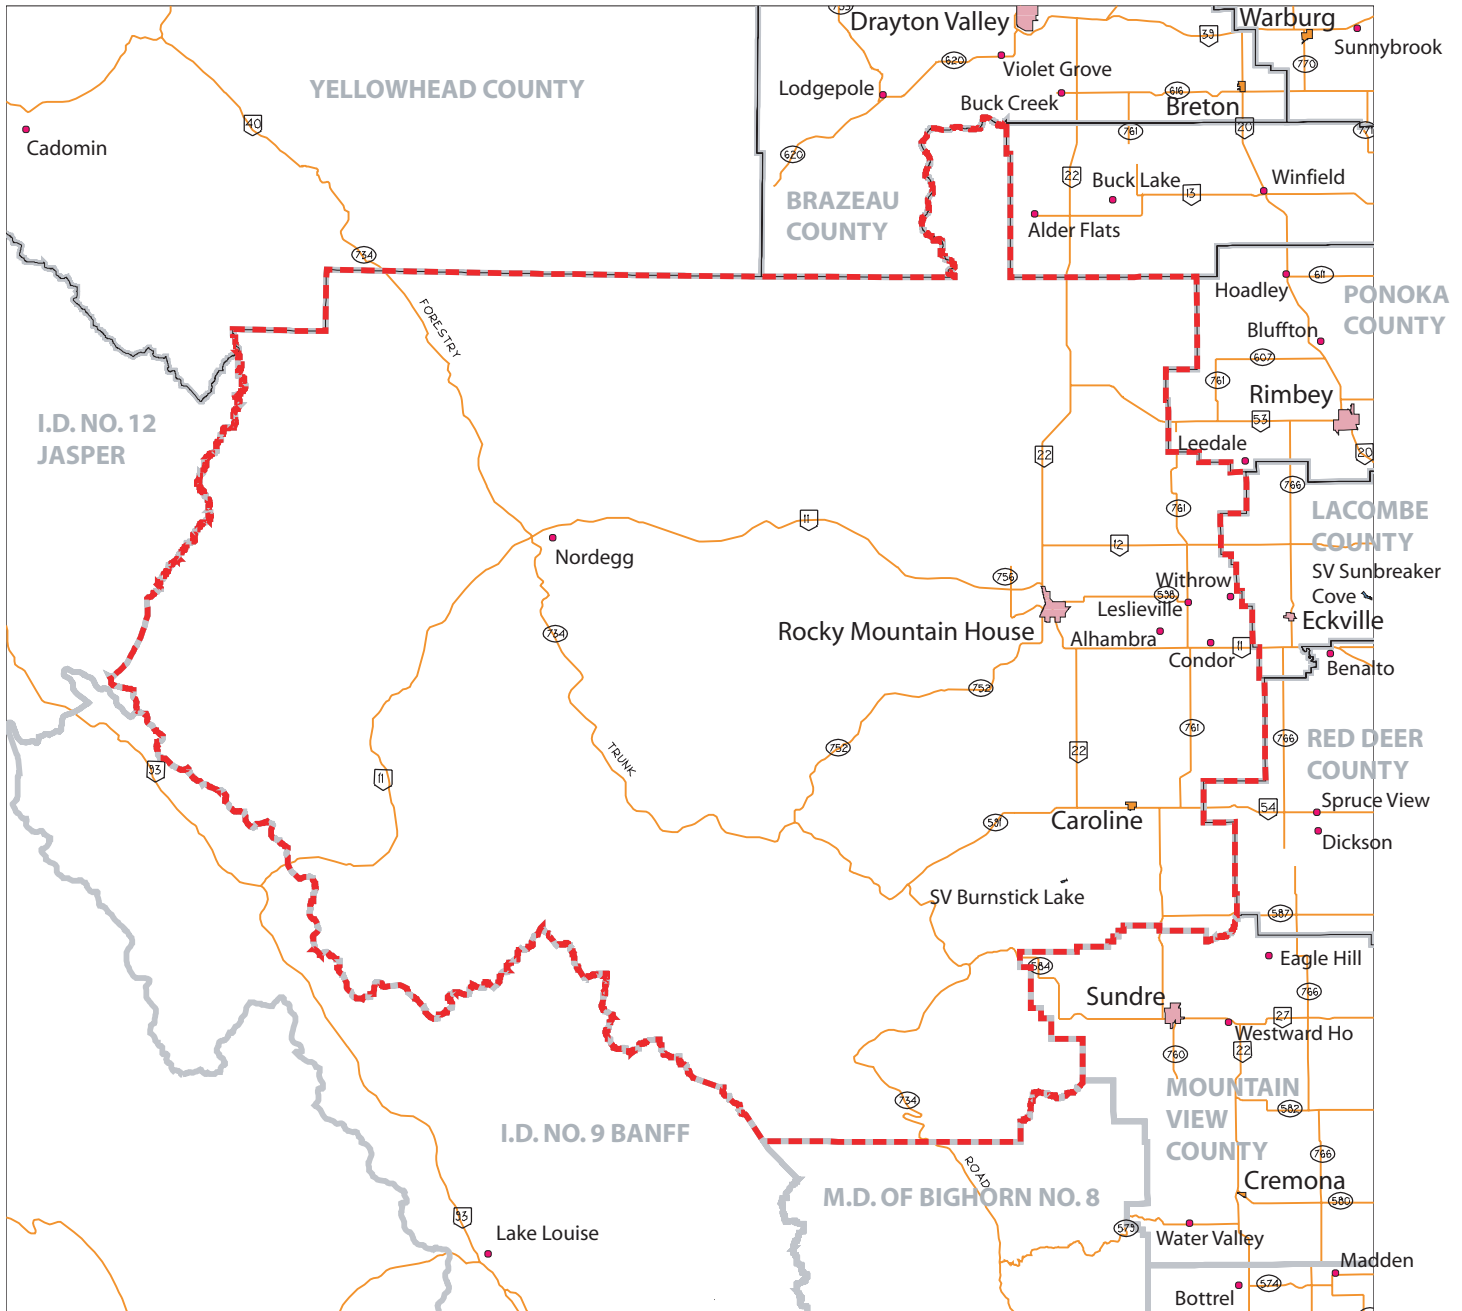

Clearwater County

-  Municipal Boundary
-  City
-  Town
-  Village
-  Summer Village
-  Hamlet