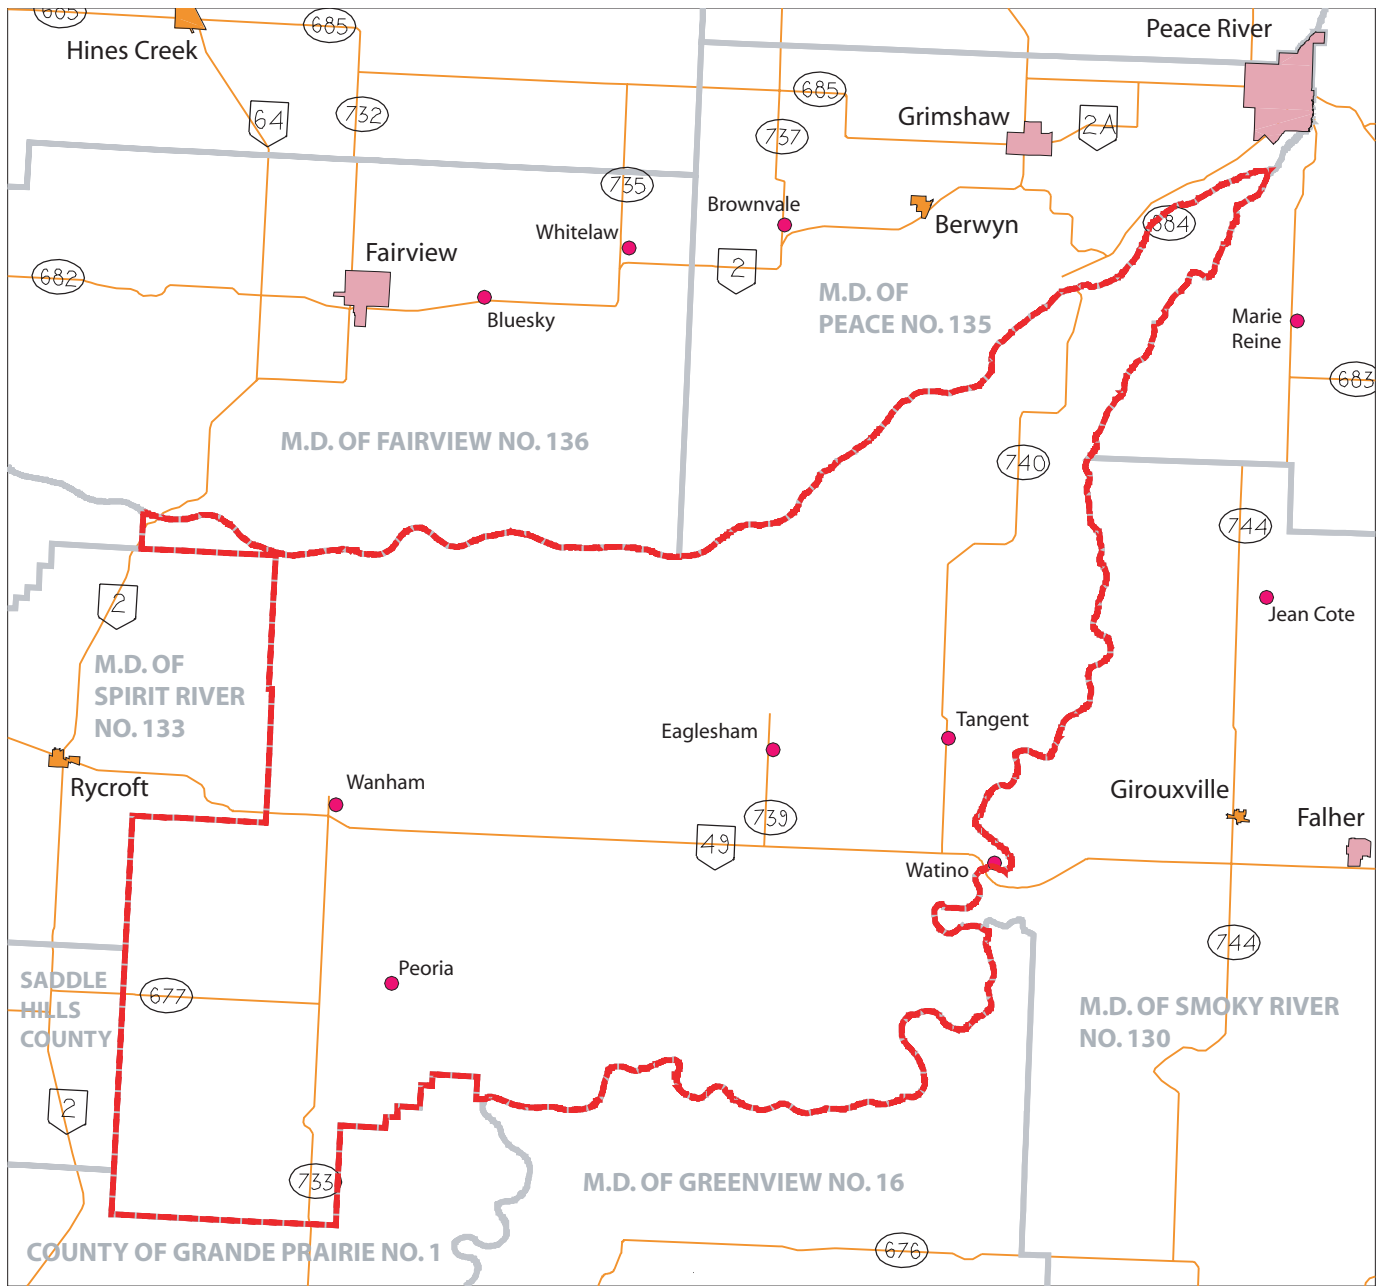

Birch Hills County

-  Municipal Boundary
-  City
-  Town
-  Village
-  Summer Village
-  Hamlet